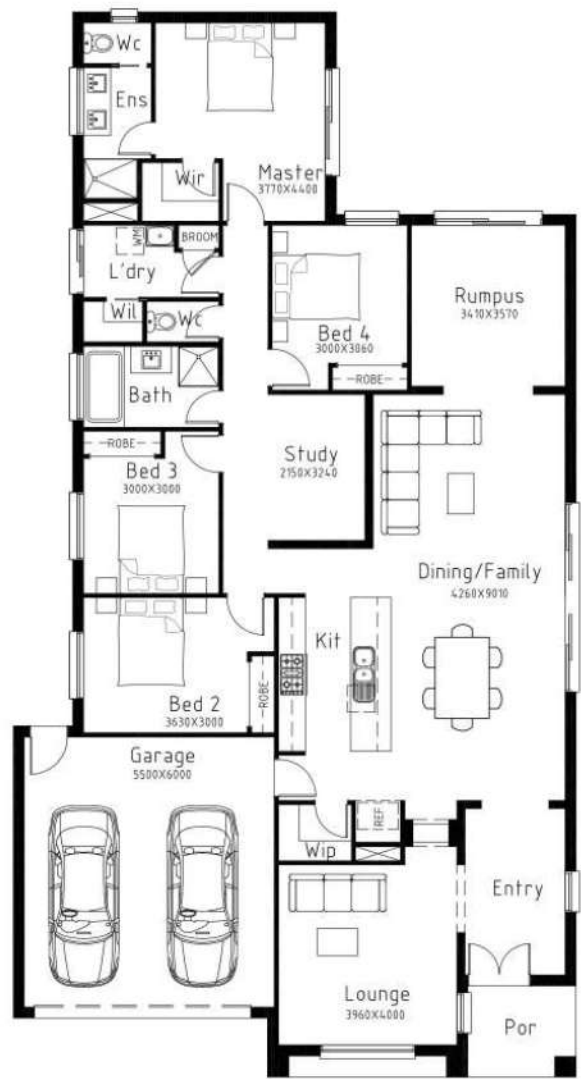

SPECIFICATIONS

Total Area: 242 sq.m.  
 Width: 12.4 m  
 Length: 23.6 m

*Contact Us For More Details*